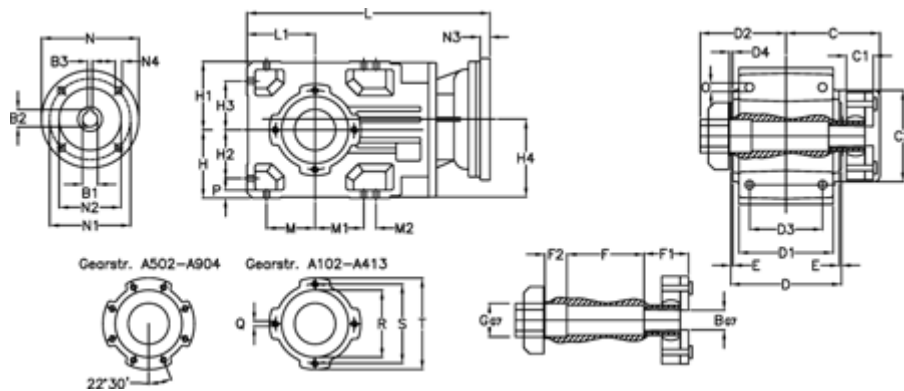

Article number: 29600100556025  
 Description: Bevel helical gearbox  
 A102QF20-5,5-P71B5

## Measures

B = 20	D1 = 95	F2 = 36	L = 282.5	N3 = -
B1 = 14	D2 = 90	G = 32	L1 = 70	N4 = M8x16
B2 = 16.3	D3 = 75	GA = 14,5 NM	M = 50.0	O = 9.5
B3 = 5	d4 = 4.5	H = 70	M1 = 50.0	P = 9
C = 101.5	Description = A102QF-xx-P71 B5	H1 = 70	M2 = -	Q = M8x12
C1 = 29	E = 3.0	H2 = 50.0	N = 160	R = 80
C2 = 83.0	F = 77.5	H3 = 50.0	N1 = 130	S = 100
D = 117	F1 = 36.0	H4 = 83.0	N2 = 110	T = 120